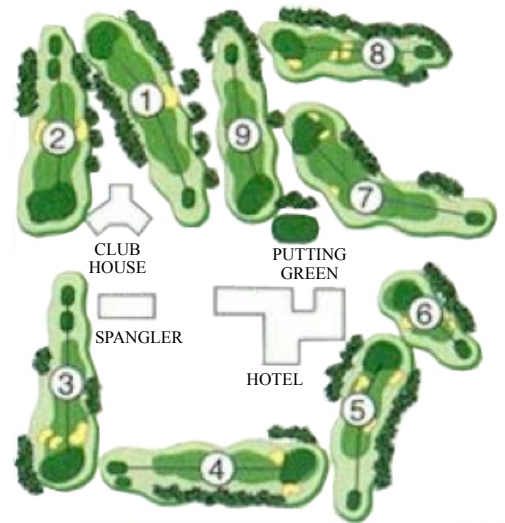

COURSE FEATURES

FEATURES

- 9 holes of challenging mountain terrain
- Meticulously manicured greens and fairways
- 360-degree views of the White Mountains
- Casual meals and snacks at the Club House for during and after the game
- PowerPlay Golf certified venue
- Club rentals available
- Cart rentals
- Open to the public

COURSE SPECIFICATIONS

SPECIFICATIONS

- The slope of the course is 112
- The USGA rating for men is 67.3
- The USGA rating for women is 71.9
- Total yardage for men is 2,955 for 9 holes and 5,828 for 18 holes
- Total yardage for women is 2,659 for 9 holes and 5,318 for 18 holes

COURSE RULES

GENERAL RULES

- USGA rules govern all play unless otherwise posted
- All players must register at Pro Shop
- Proper golf attire required
- "Non-metal" golf shoes only
- Out of bounds defined by white stakes and stone walls marking boundaries
- Ball coming to rest on or crossing Mountain View Road is deemed out of bounds
- Players on 1st tee rotate with players on 9th green

CAUTIONS

- Out of bounds along left side of 4th fairway due to electric fence hazard